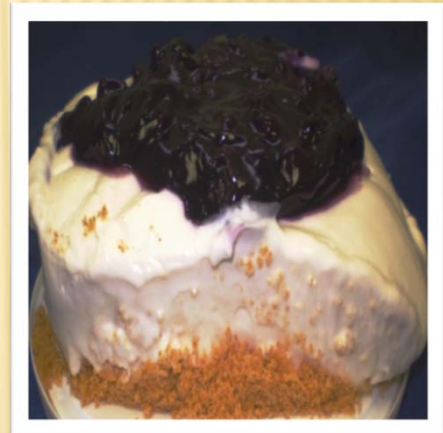

July 2017 Spring Glen Promotions

Red Beet Eggs
Item#SG20800 60ct.
\$1 off per CS

Rice Pudding
Item#SG21260 1/5lb
\$.75 off perCS

July 3rd – July 14th

Classic Egg Salad
Item#SG16600 1/10lb
\$1 off per CS

Blueberry Cheese Dessert
Item#SG11326 1/7.25lb
\$1 off per CS